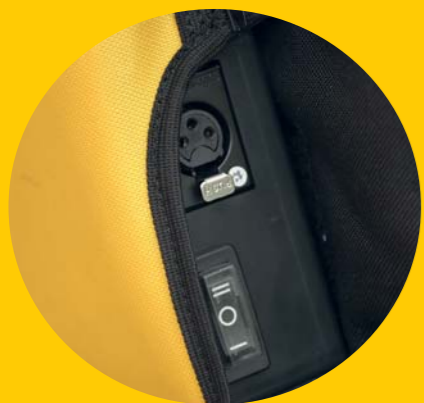

POWER CABLE
IN YELLOW COLOUR FOR HIGH VISIBILITY
IN ORDER TO PREVENT ACCIDENTAL CUTTING

SOFT-TO-TOUCH ERGONOMIC HANDLE
IN MATERIALS DESIGNED FOR A COMFORTABLE AND EASY GRIP

PROGRESSIVE ERGONOMIC TRIGGER

DETAILS

BATTERY CHARGER CONNECTION
AND POWER-ON

COMFORTABLE ERGONOMIC BACKPACK
WITH LATEST GENERATION RECHARGEABLE
LITHIUM BATTERY

DOUBLE APERTURE ADJUSTABLE BLADES
(33%, 50%, 66%), CAN BE DISACTIVATED

PROGRESSIVE CUTTING,
CAN BE DISACTIVATED