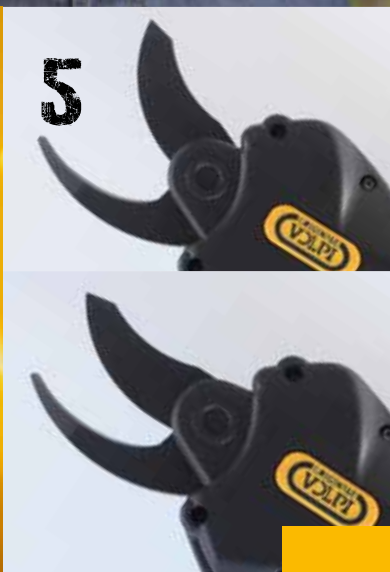

MORE CONVENIENT

The advanced control unit with its exclusive, lighting digital display is now positioned on the belt to enable easy use and convenient reading of information during use. The very light battery and electronic unit was designed as a convenient backpack in knock-proof and rain-proof plastic, sealed to avoid any contact with outside. The shear grip is ergonomic and soft-touch and, when not in use, the pruner can be conveniently placed inside its new, high strength, noble leather case.

STUDIED & DESIGNED WITH UNIQUE FEATURES

Light and fast to use, powerful and precise cutting, reliable and safe over time.
This is the **NEW I-FORCE**. A pruner designed to satisfy the most demanding professionals, concentrating technology and simple use for an incredible performance, making it an inseparable work companion.

I-FORCE

DETAILS

- 1 DISPLAY AND PROGRAMMING UNIT FASTENED ON BELT
- 2 LEATHER CASE
- 3 GRAPHIC DISPLAY TO PROVIDE INFORMATION AND PROGRAMMING
- 4 MACHINE START-UP AND CABLE CONNECTION
- 5 BLADE OPENING ADJUSTABLE IN 4 POSITIONS AND CAN BE DISABLED
- 6 PROGRESSIVE CUT CAN BE DISABLED
- 7 SIMPLE AND FAST BLADE REPLACEMENT
- 8 CONVENIENT, ERGONOMIC BACKPACK WITH RECHARGEABLE, LATEST GENERATION LITHIUM BATTERY

CABLE PASSAGE ON SHOULDER

NEW

CABLE RESISTANCE IS EXCELLENT

NEW

NEW

NEW

NEW

KIT & ACCESSORIES