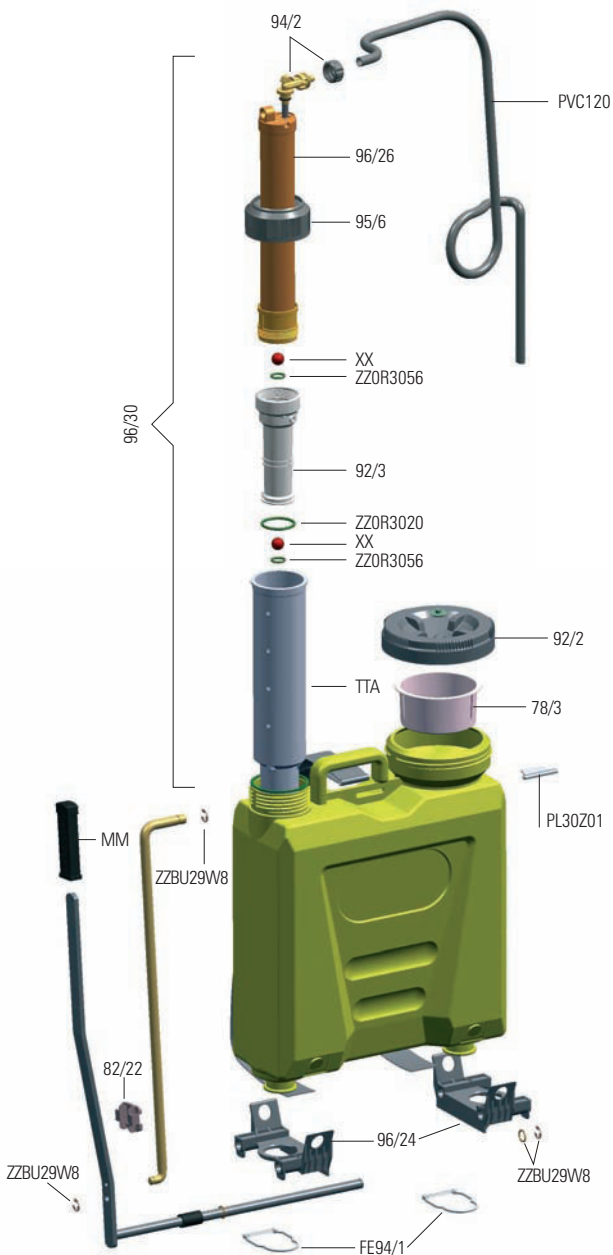

BRASS PUMP

Code	Description
78/3	Plastic filter Ø 100
78PK	Spare parts kit for plastic knapsack sprayer
78TK	Spare parts kit for brass knapsack sprayer
82/22	Handle blocking system
82/30	Complete brass pump (old model)
82/31	Complete plastic pump (old model)
92/2	Screw lid with valve
92/3	Piston
94/2	Hose connection with screw
95/6	Compression chamber guide for brass pump
95/6P	Compression chamber guide Ø 52 for plastic pump
96/4	Shoulder straps for UNI 78-81
96/24	Base for UNI 78-81
96/26	Upper chamber in brass
96/30	Complete brass pump
96/31	Complete plastic pump